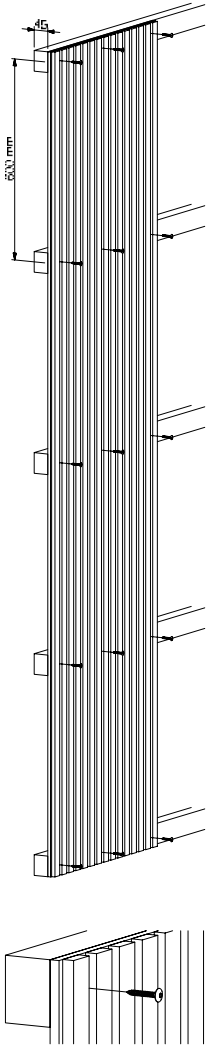

Oak

Walnut

Smoked Oak

9 x 266 x 307 mm (+/- 2 mm)

0,46 kg (+/- 10%)

Appropriate FJORDWALL accessories:

- Assembly screws 4.5 x 45 mm, black
- Mounting adhesive 290 ml

Assembly

Figure 1:

Figure 2:

Figure 3: