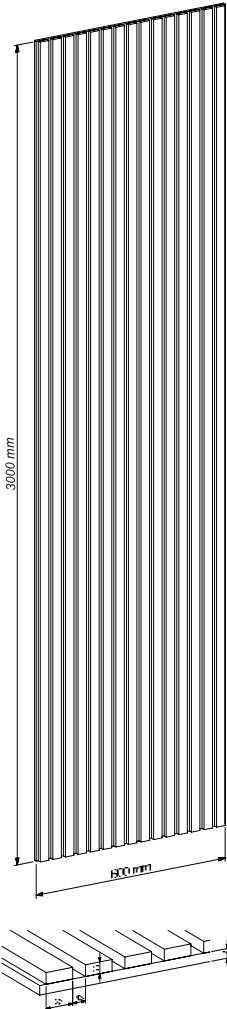

Oak

Walnut

Smoked Oak

9 x 266 x 307 mm (+/- 2 mm)

0,46 kg (+/- 10%)

Appropriate FJORDWALL accessories:

- Assembly screws 4.5 x 45 mm, black
- Mounting adhesive 290 ml

Assembly

Figure 1:

Figure 2:

Figure 3: