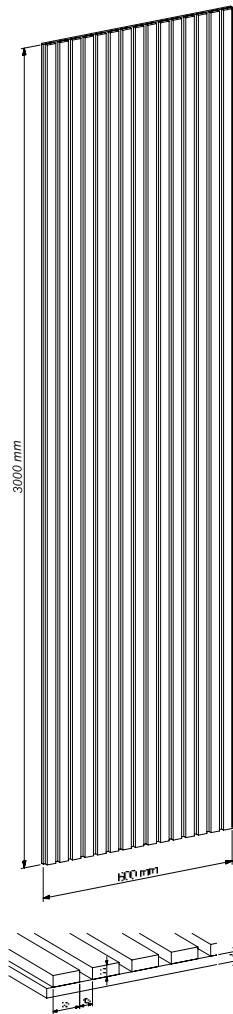

Oak

Walnut

Smoked Oak

9 x Ø265 mm (+/- 2 mm)

0,32 kg (+/- 10%)

Appropriate FJORDWALL accessories:

- Assembly screws 4.5 x 45 mm, black
- Mounting adhesive 290 ml

Assembly

Figure 1:

Figure 2:

Figure 3: