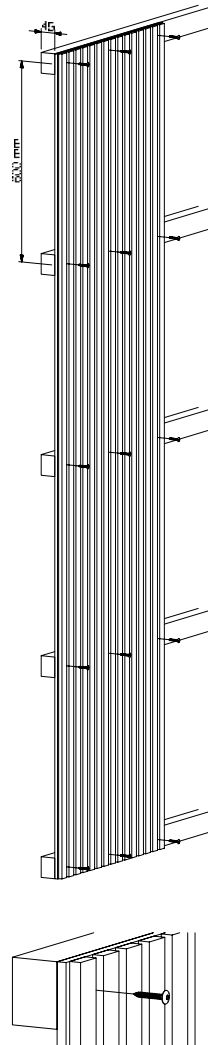

Oak

Walnut

Smoked Oak

9 x Ø265 mm (+/- 2 mm)

0,32 kg (+/- 10%)

Appropriate FJORDWALL accessories:

- Assembly screws 4.5 x 45 mm, black
- Mounting adhesive 290 ml

Assembly

Figure 1:

Figure 2:

Figure 3: